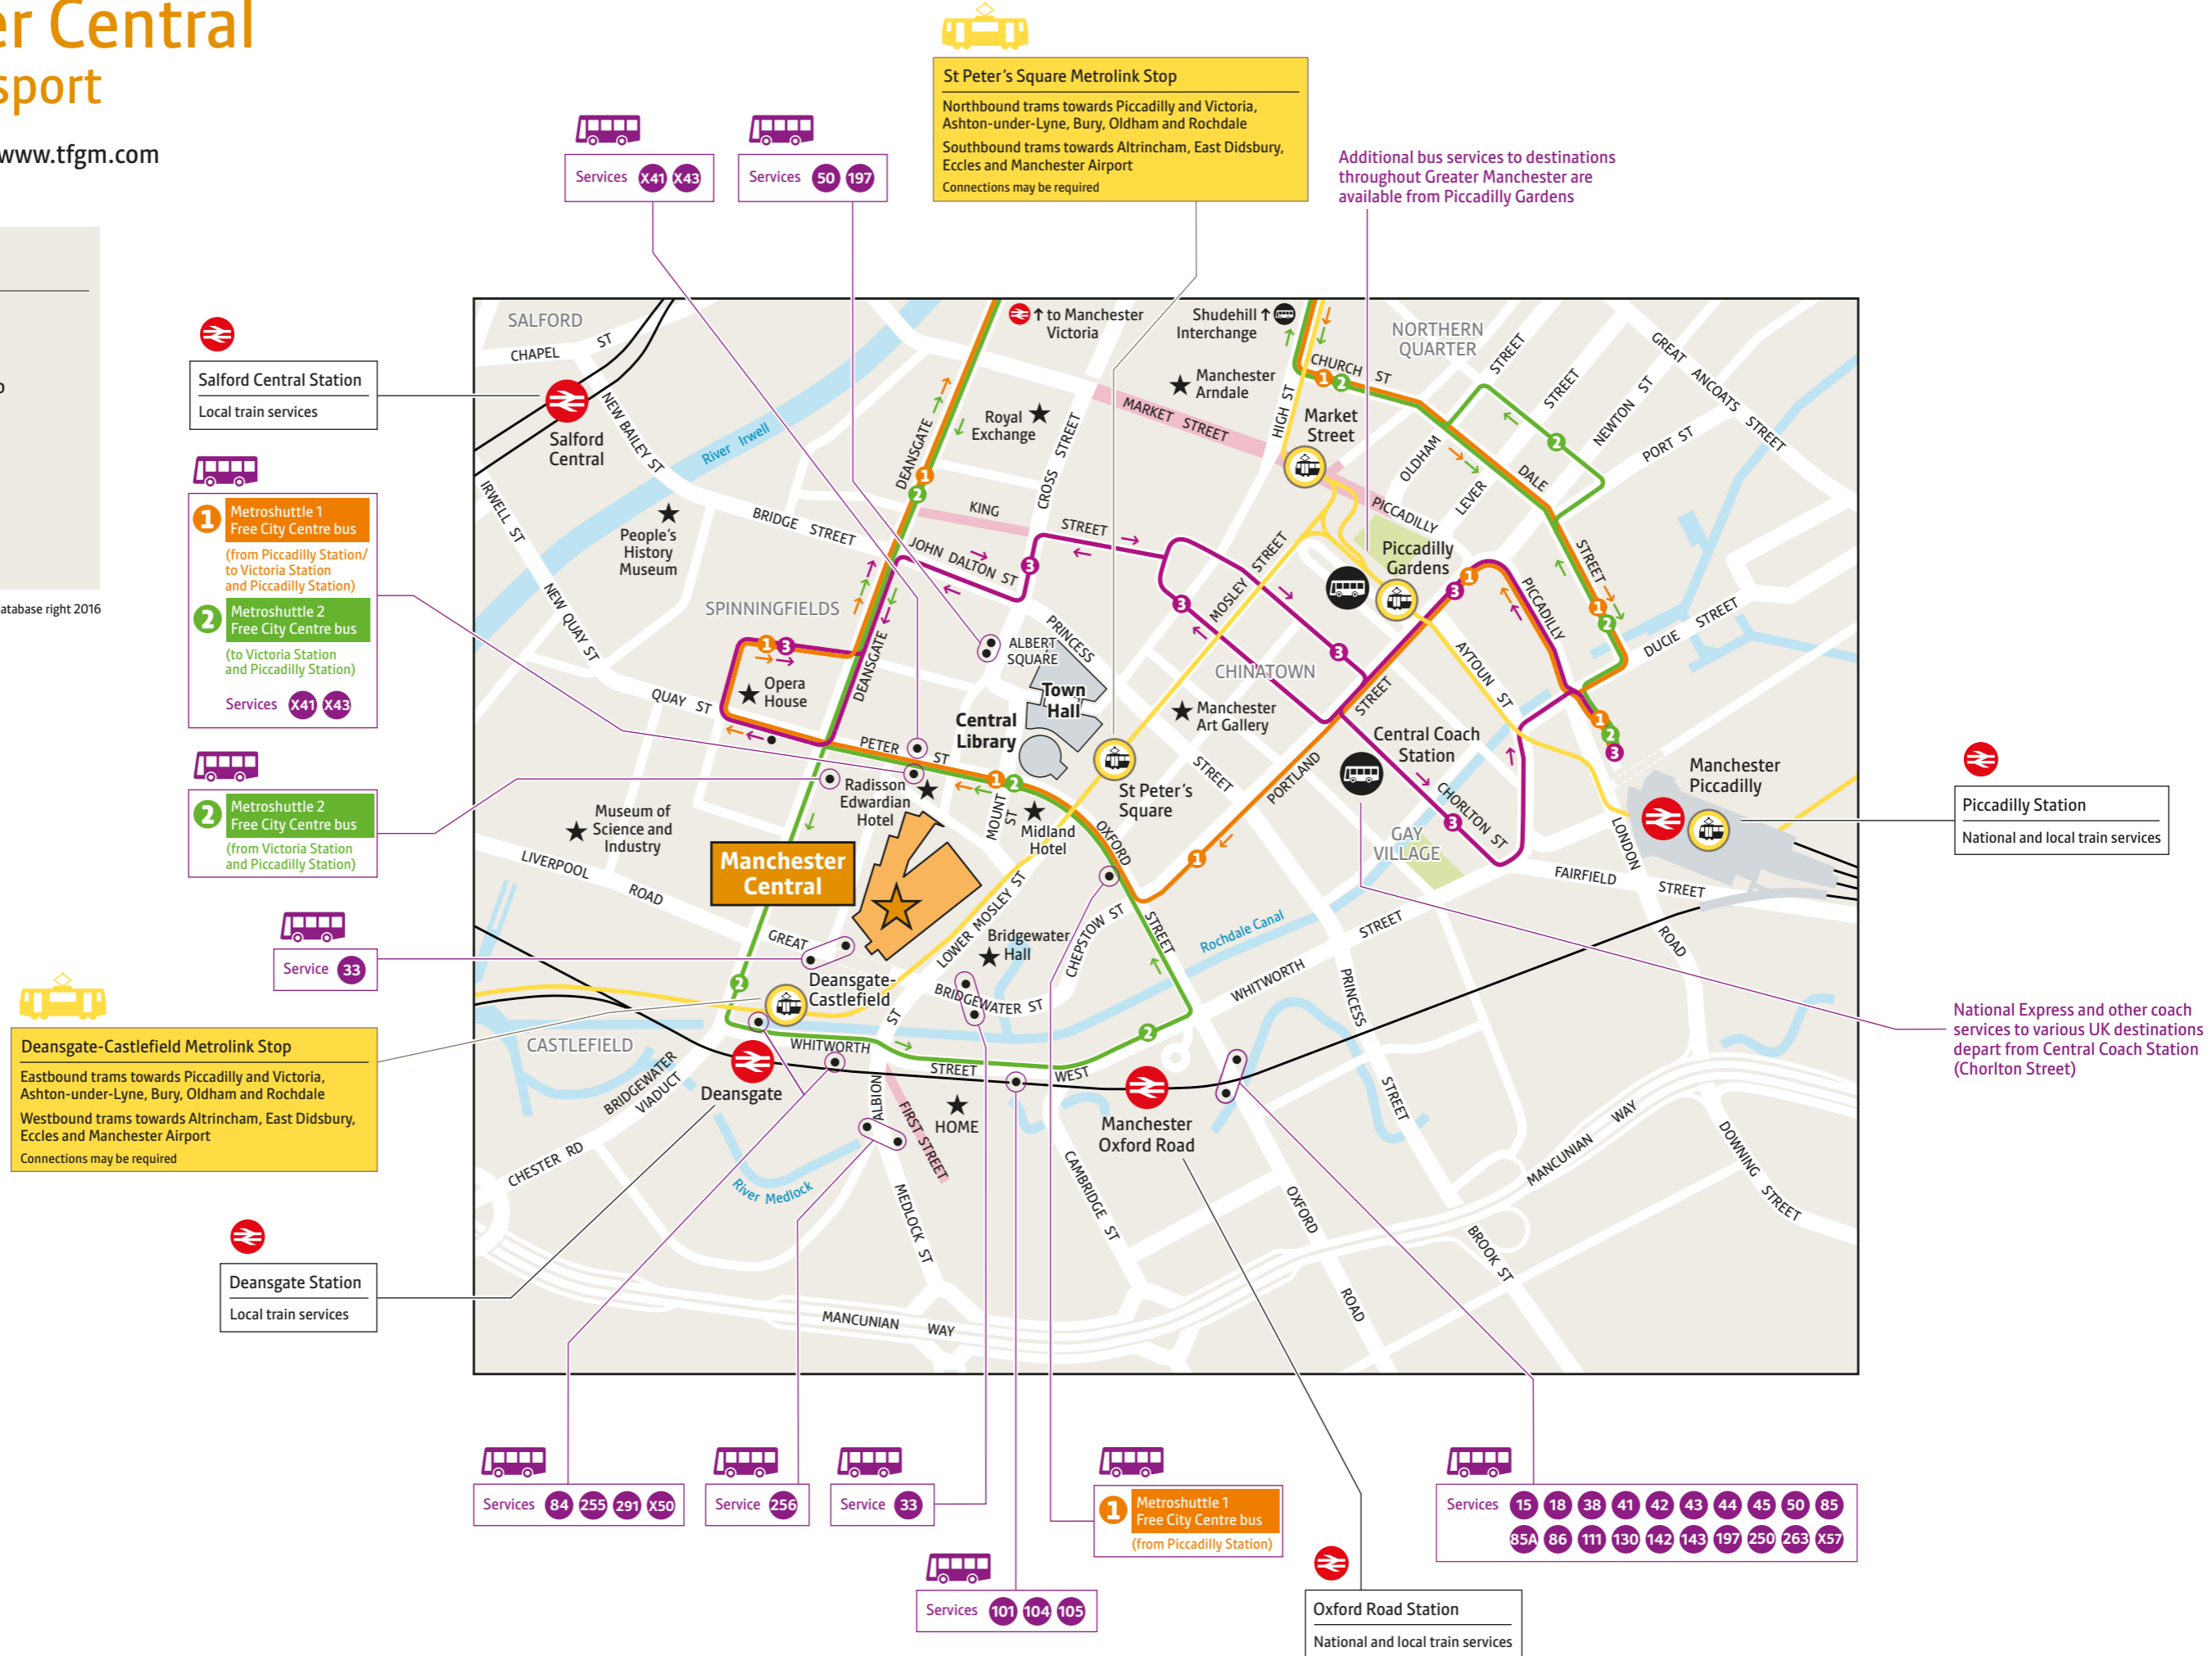

# Getting to/from Manchester Central by public transport

for further information visit [www.tfgm.com](http://www.tfgm.com)

**Key**

- Train line and station
- Metrolink line and stop
- Selected bus stops
- Metroshuttle route 1
- Metroshuttle route 2
- Metroshuttle route 3

Contains Ordnance Survey data © Crown copyright and database right 2016

Additional bus services to destinations throughout Greater Manchester are available from Piccadilly Gardens

National Express and other coach services to various UK destinations depart from Central Coach Station (Chorlton Street)